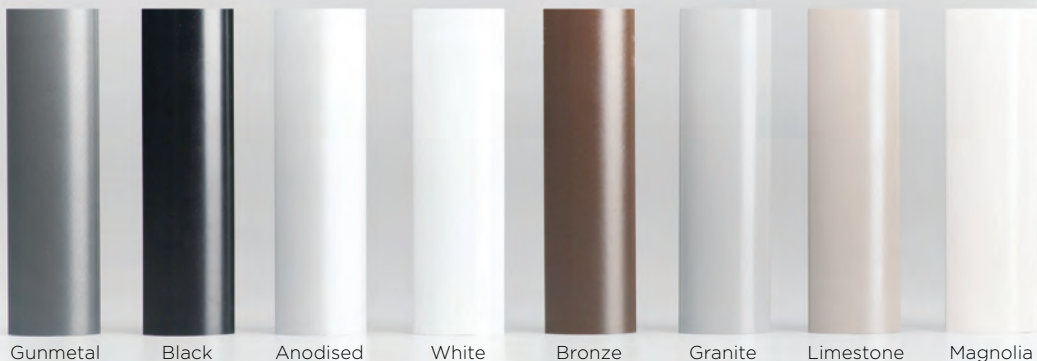

This option is available in three colours: White, Black and Anodised, with colour coordinated endcaps, complementing a wide variety of fabrics.

SUNBOSS ROLLER BLIND SYSTEM OPTIONS

ROLLER BLIND SYSTEMS

Select your perfect Sunboss Roller Blind and bring your dream room to life with a roller blind made and installed to your exact requirements.

ZEROGRAVITY

Raise and lower by gently moving
the bottom rail.
Great choice for child & pet safety.

MOTORISED

Effortless remote control automation.
Great choice for child & pet safety.

BOTTOM RAIL

ROLLER BLIND HARDWARE

The Ellipse Ultra bottom rail has been engineered for performance and style, offering a contemporary finish for Sunboss Roller Blinds[^].

[^] Not compatible with Sunboss Mega System with Cable Guide or with Side Channels.