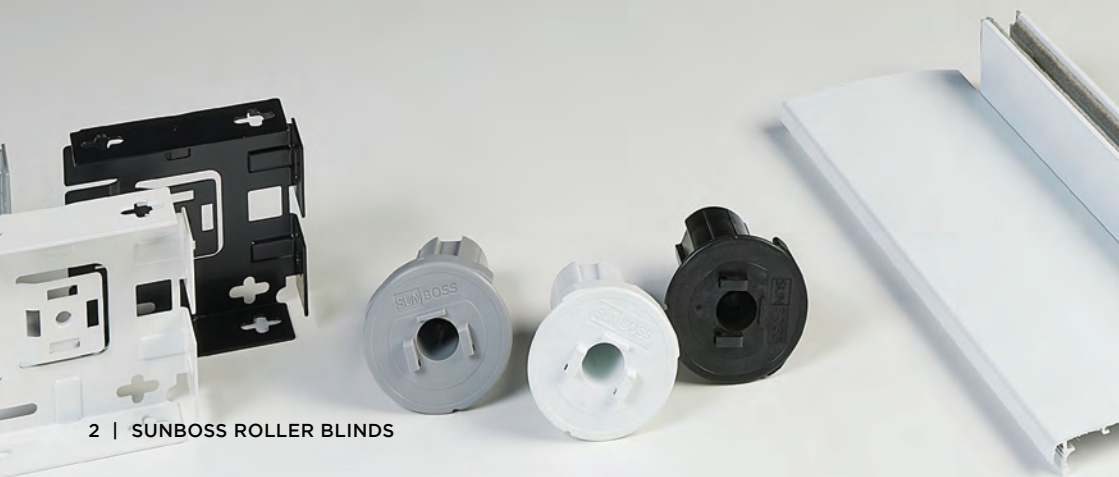

AUTOMATION COMPATIBILITY

Partnered with Motolux Motorisation. Offering solutions for App control through the Smart Controller for affordable home automation.

STANDARD

ROLLER BLIND SYSTEMS

Standard roller blinds are available in all operating options. Customise with your choice of control side, face or reveal fit and either standard or reverse roll depending on your fabric selection and light control needs. You can choose from 38mm, 50mm and 63mm tubes.

75mm Square Fascia

Decora Fascia

100mm Square Fascia

SINGLE FASCIA

ROLLER BLIND SYSTEMS

The Single Fascia is available in square and curved profiles.

The SunBoss 75mm Single square fascia is stylish and sleek. The Inverted positioning allows for front or back roll making it fully versatile.

The 100mm Decora (curved) fascia provides a simple, modern and elegant cover to conceal roller blinds that are face or recess mounted.

LINKED

ROLLER BLIND SYSTEMS

Link up to 4 blinds to cover wide expanses or multiple windows with singular control. Corners and bay windows are covered using a universal joint coupling mechanism. An independent linking option is also available allowing for each blind to still be operated separately. The multilink system can be used with any tube size from 38mm to 63mm, using standard tube adapters.

Featuring a slimline and contemporary design, the system is available in a headbox for longer window drops.

The headbox conceals the roll and brackets and can be easily installed in any position, partnering with side channels and bottom channel for a complete blackout solution.