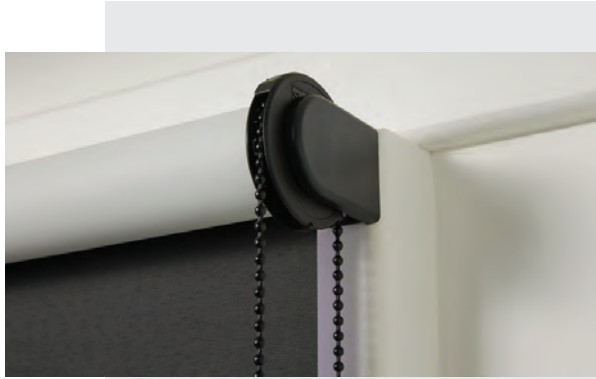

OPERATING OPTIONS

ROLLER BLIND SYSTEMS

Select from Chain, ZeroGravity or Motorised - each providing an increased level of ease and boasting superior functionality and contemporary style.

CHAIN

Standard or Metal options available.
Smooth no-fuss operation.