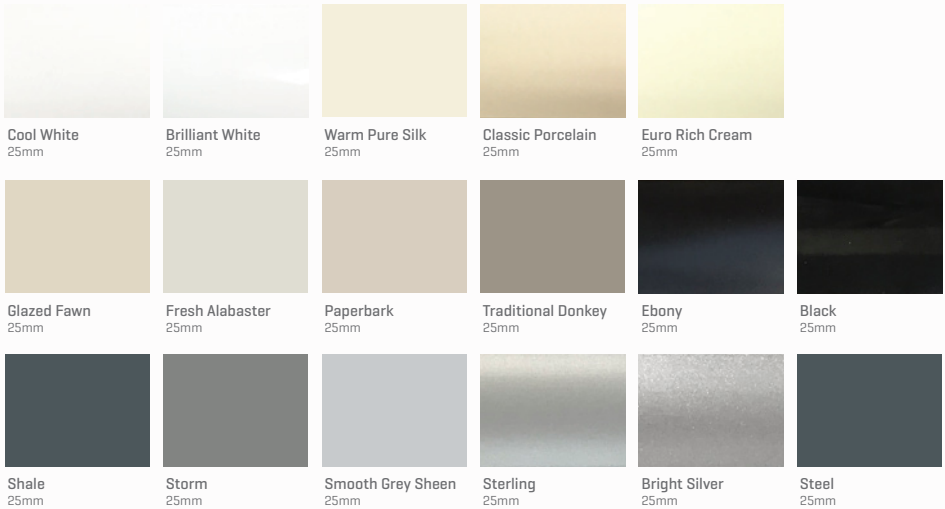

Slat Colour Selector

Disclaimer: Colours shown are as close as possible to actual slat colours. Please note, due to limitations of the printing process, photographic and printed images may not represent the true colour. Always confirm your colour choice with a swatch sample.

Optimal Size Limitations

For the best performance and longevity, below are the maximum dimensions for finished blinds.

25mm Venetians

Max width 3700mm

Max height 3700mm

Max area 9sqm

Why Wait?

Speak with your Retailer to help select your Aluminium Venetian Blind built in Australia and fully installed by a trained professional.

For more information please contact your Retailer or visit us online at turnils.com.au

For more information contact us on:
hdcustservice@hunterdouglas.com.au

turnils.com.au